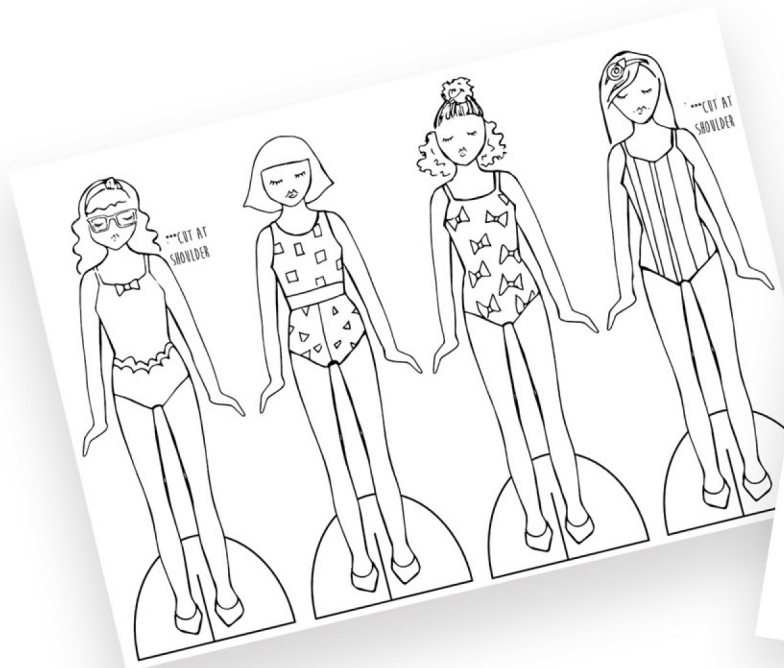

LACEE SWAN

WWW.LACEESWAN.COM

CUT + COLOR PRINTABLE PAPER DOLLS

PRINT PAPER DOLLS + STANDS ON CARD STOCK. IF YOU DO NOT HAVE CARD STOCK YOU CAN PRINT ON TEXT PAPER AND GLUE ONTO CEREAL BOX CARDBOARD.

WOULD LOVE TO SEE WHAT YOU CREATE WITH THEM!
TAG @LACEESWAN ON INSTAGRAM.

ABOUT ARTIST + ILLUSTRATOR LACEE SWAN

"DRAWING SINCE A YOUNG GIRL SHE WOULD SPEND HOURS MAKING ALL HER OWN PAPER DOLLS. IT'S ALWAYS BEEN HER DREAM TO EMPOWER YOUNG GIRLS THROUGH HER ART WITH CREATIVITY."

***CUT AT
SHOULDER

***CUT AT
SHOULDER

PAPER DOLL STANDS

***print on card stock or glue to cereal box for extra sturdiness.

**LACEE
SWAN**

WWW.LACEESWAN.COM

CUTE + COZY

FANCY PICNIC

SCHOOL DANCE

TEA PARTY!

DESIGN
YOUR
OWN!!

DOODLE
YOUR
OWN
DESIGN!